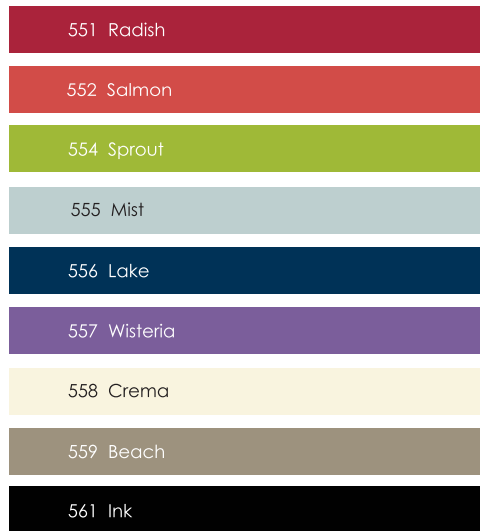

COLORTOOL® METALS

Rich metallic color with the versatile COLORTOOL Spray properties.

PREMIUM METALS

Reflective and luxurious metallic finishes. Quick drying. High coverage in an extra thin coat.

GLITTER SPRAYS

Sparkling micro-glitter in a clear finish. Acid free, fresh flower safe.

PRODUCT Palette

FINISHES

CLEAR FINISH 168 – GLOSS, 169 – MATTE

Hard, durable, quick drying clear coat. Rich gloss or matte sheens protect and enhance color on all types of projects.

DRESDEN CLEAR GLAZE 655 – Thin, flexible sealer and glaze. Provides a clear, non-yellowing, glass-like shine for all types of accessories.

ÜBERFROST® 569 – Clear, ultra matte coating creates a smooth frosted finish on glass. Use our salt-blast technique for textured, artisan glass look. Changes glossy surfaces matte.

SPECIAL TOOLS

PRIMER 645 – A neutral gray, fast-covering base coat for preparation of difficult surfaces. Improves adhesion, covers dark colors, seals porous surfaces.

MESS MASTER 649 – A "must have" multi-purpose cleaner and design tool. Use to clean up overspray and many sticky situations. Creatively

übermatte®

Quick covering, fast drying color in an ultra matte finish. Strong adhesion and hard-wearing color. Styrofoam™ and fresh flower safe.

WOOD TONE SPRAYS

Transparent, wood stain colors. Build to a glossy shine. Fresh flowers and Styrofoam™ safe.

TintIT.®

Multi-use, fast drying. Sheer color spray doesn't hide details. Color deepens when layered. Blends easily. Fresh flowers safe.

GLOSSY SPRAYS

Classic colors in high gloss, durable finish.

rework paint and blend colors.